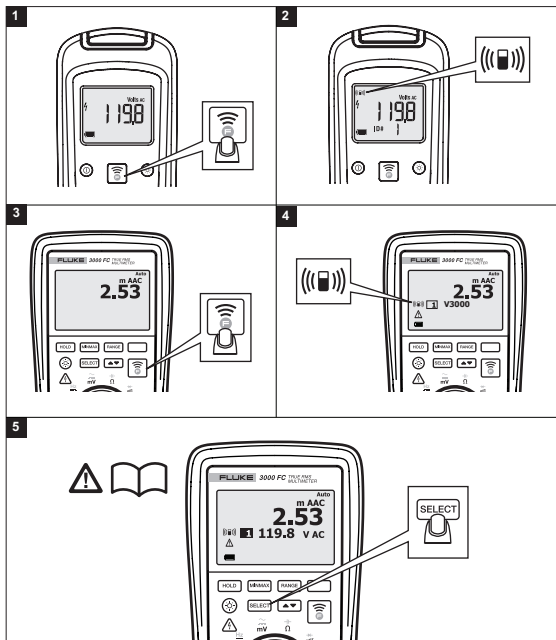

LOG

FLUKE®

v3000 FC

Wireless AC Voltage

v3001 FC

Wireless DC Voltage

Quick Reference Guide

⚠️ ⚠️ Warning

To prevent possible electrical shock, fire, or personal injury, read the “v3000 FC/v3001 FC Safety Information” before you use this Product.

Go to www.fluke.com to register your product and find more information.