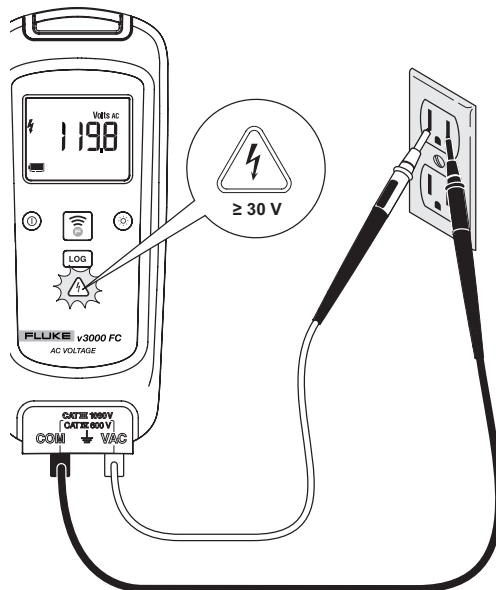

Volts AC

PN 4466425 May 2014

© 2014 Fluke Corporation. All rights reserved.