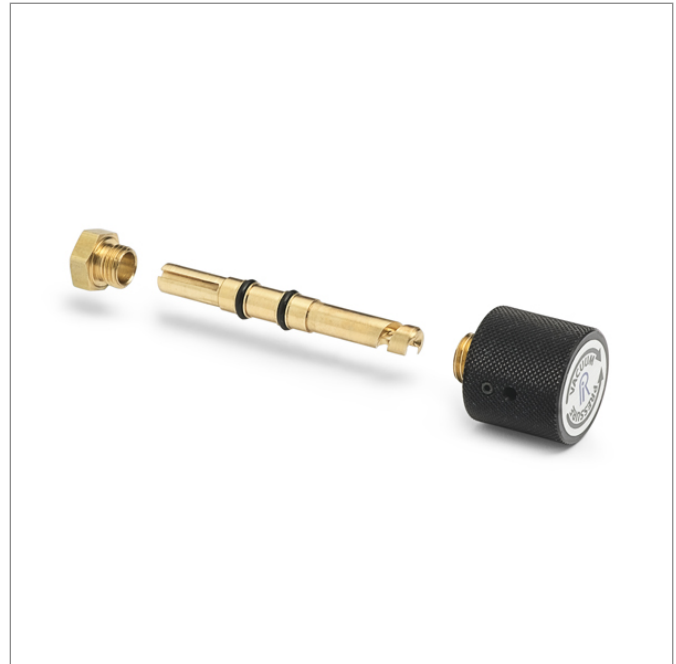

# DPPV-0025

*DPPV Pressure / vacuum spool valve assembly, brass*

Replacement parts for hand pumps, calibration manifolds, nitrogen sources and volume controllers

## Features

DPPV-0025

## Specifications

Construction	Aluminum, Brass
Seal materials	Buna-N