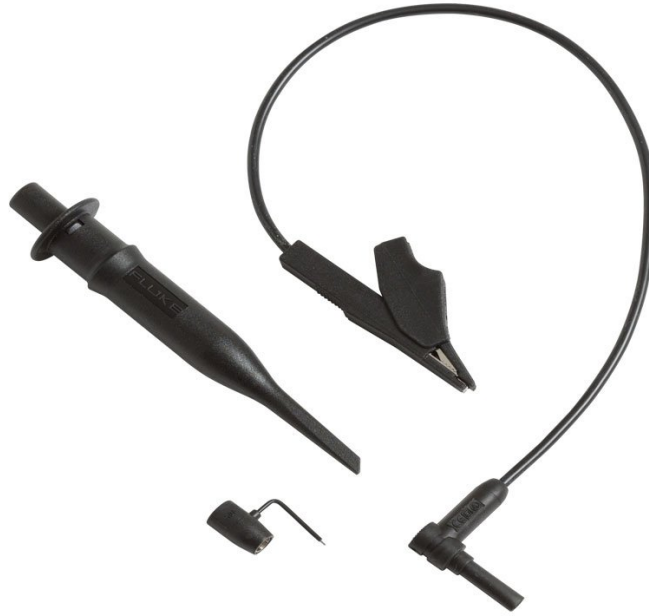

TECHNICAL DATA

Fluke RS400 Probe Accessory Replacement Set

Ordering information

Fluke RS400

Probe Accessory Replacement Set

Fluke. *Keeping your world up and running.*®

Fluke Corporation
PO Box 9090, Everett, WA 98206 U.S.A.